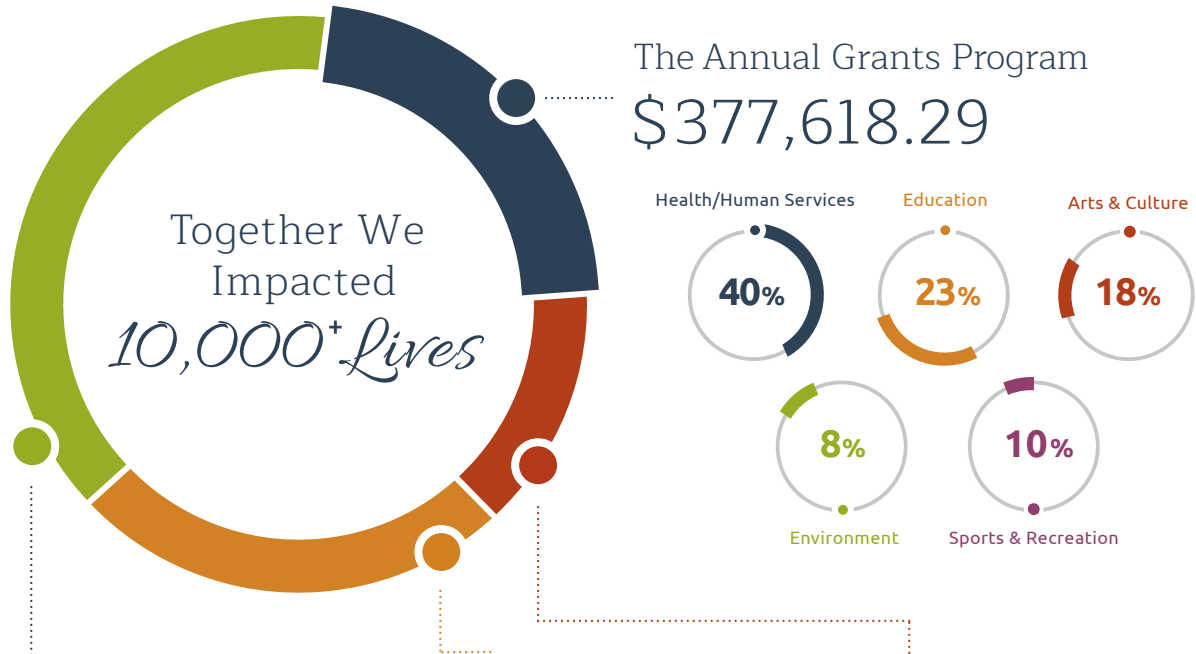

 **\$19.3M**
Granted

 **2,807**
Grants Awarded

 **24**
Years of Impact

A Note of Reflection from the Director

2020 was a life changing year not only for the Grand Foundation, the Grand County community, but the entire world. 2020 brought us so many challenges, obstacles and successes. The foundation took on COVID-19, the East Troublesome and Williams Fork Fires, all while helping two new counties, Jackson and Clear Creek. We managed all of the CARES dollars for Grand, Clear Creek and Jackson Counties. The annual grants program reached over \$2.4 Million in 2020 and supported nearly 2,300 non-profit organizations, individuals and small businesses. In 2020, the Grand Foundation reached a bittersweet milestone by surpassing \$19 Million mark.

For over 24 years the Grand Foundation has focused on supporting the Grand County Community. Even with this mission nothing could have prepared us for what happened on October 21, 2020 with the East

Troublesome Fire. Within hours, the fire destroyed over 20% of our community's landscape. The outpouring of generosity from around the community, state and the nation filled our shattered hearts with hope and love.

Thank you to everyone who has played a role in supporting our community. We are forever grateful.

Megan Ledin

Grand Foundation Executive Director

Over \$2.4 Million Awarded in 2020

The Grand Foundation provides grants for the critical sectors of our community, including Environment, Health and Human Services, Education, Arts & Culture, and Sports and Recreation. Below illustrates how the \$2.4 million was allocated in 2020.